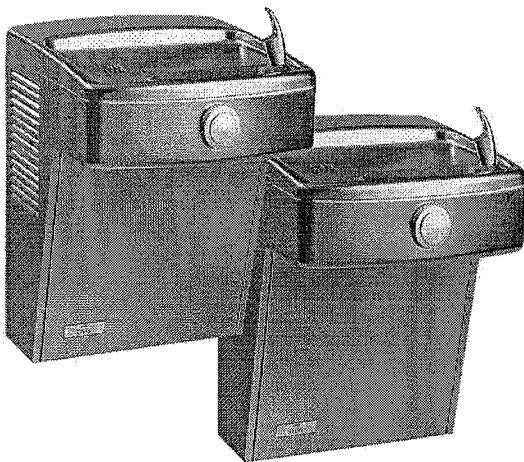

## Illustrated Parts Breakdown

Models: PV8AMSL & PRV8AMSL

PV8AMSL

PRV8AMSL

### SPECIFICATIONS:

**Models: PV8AMS-D300, PRV8AMS-D300**

Voltage	115VAC±10%/1 PH/60 Hertz
Size	17 1/2" W, 18 1/2" D, 22 15/32" H
Shipping Weight (Approx)	59 lbs.
Cold Water Capacity*	8 GPH
Compressor	1/4 hp
Compressor (Full Load)	4.8 amps
Refrigerant	134a
Refrigerant Charge	4.75 OZ

**Models: PVAMS-001, PRVAMS-001**

Size	17 1/2" W, 18 1/2" D, 22 15/32" H
Shipping Weight (Approx)	25 lbs.

\*Ratings: Room Temperature 90°F; Supply Water Temperature 80°F; Drinking Water Temperature 50°F.