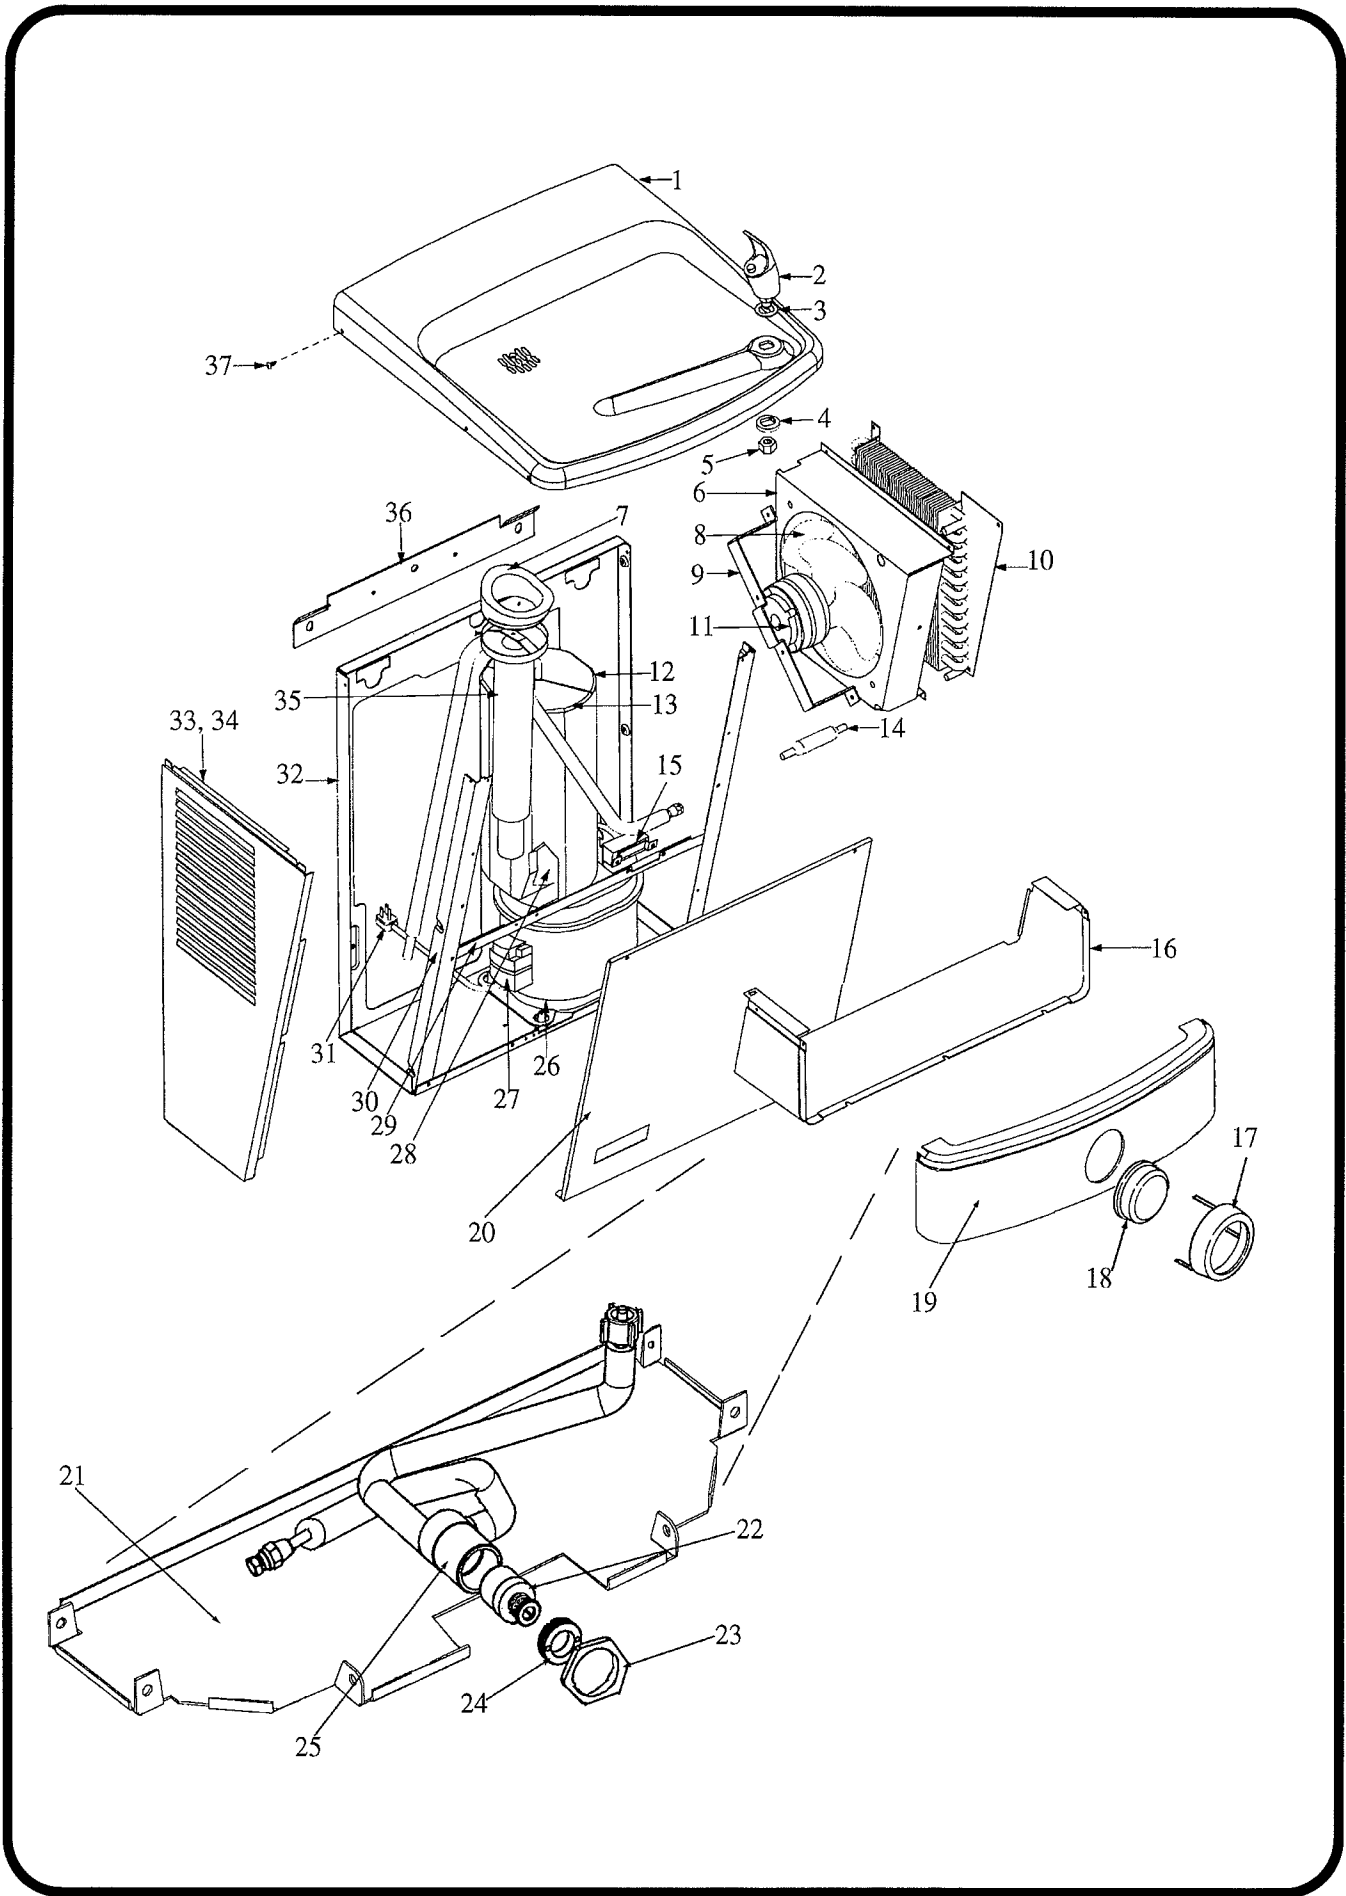

Item#	Description	PV8AMS-D300	PRV8AMS-D300	PVAMS-001	PRVAMS-001
1	Top.....	031714-001	031714-001	031714-001	031714-001
2	Bubbler.....	032799-010	032799-010	032799-010	032799-010
3	Gasket.....	028706-031	028706-031	028706-031	028706-031
4	Washer, Undertop.....	028706-030	028706-030	028706-030	028706-030
5	Locknut.....	026824-019	026824-019	026824-019	026824-019
6	Fan Shroud.....	031767-001	031767-001	N/A	N/A
7	Waste Gasket.....	031756-001	031756-001	031756-001	031756-001
8	Blade, Fan.....	024033	024033	N/A	N/A
9	Bracket, Fan Motor.....	026969	026969	N/A	N/A
10	Condenser.....	031766-001	031766-001	N/A	N/A
11	Motor, Fan.....	027354-036	027354-036	N/A	N/A
12	Insulation Right.....	033431-001	033431-001	N/A	N/A
13	Insulation Left.....	033431-002	033431-002	N/A	N/A
14	Drier, Refrigerant.....	034343-003	034343-003	N/A	N/A
15	Cold Control.....	027040-039	027040-039	N/A	N/A
16	Middle Housing, STN.....	031753-103	031753-103	031753-103	031753-103
17	Bezel.....	030322-001	030322-001	030322-001	030322-001
	Nut, Hex Self Threading.....	020203 (3)	020203 (3)	020203 (3)	020203 (3)
18	Push Button.....	024817-001	024817-001	024817-001	024817-001
19	Front Nosepiece, Stainless Steel.....	033982-001	033982-001	033982-001	033982-001
20	Front Panel, Stainless Steel.....	031752-003	031752-003	031752-003	031752-003
21	Activation Shelf.....	031853-001	031853-001	031853-001	031853-001
22	Cartridge.....	029967-001	029967-001	029967-001	029967-001
23	Hex Nut, Cartridge Holding.....	029968-001	029968-001	029968-001	029968-001
24	Retaining Nut, Cartridge.....	029970-001	029970-001	029970-001	029970-001
25	Supply Line, Top.....	033979-001	033979-001	033979-001	033979-001
26	Compressor (includes pt 27).....	033425-004	033425-004	N/A	N/A
27	Overload/Relay Combination.....	032836-007	032836-007	N/A	N/A
28	Cooling Tank, Insulated.....	033469-001	033469-001	N/A	N/A
29	Angle Brace.....	031772-001	031772-001	031772-001	031772-001
30	Support Strut.....	031748-001	031748-001	031748-001	031748-001
31	Service Cord.....	026540-045	026540-045	N/A	N/A
32	Frame.....	031747S001	031747S001	031747S001	031747S001
33	Side Panel. Left Stainless Steel.....	031751-103	031751-203	031751-003	031751-003
34	Side Panel. Right Stainless Steel.....	031750-003	031750-003	031750-103	031750-203
35	Waste Assy.....	031892-002	023046-001	023046-001	031892-002
36	Hanger Bracket.....	031363-002	031363-002	031363-002	031363-002
37	Cabinet Screws (#8 Spanner Bit).....	026630-034	026630-034	026630-034	026630-034
Parts Not Shown					
	Waste Extension.....	018066-008	N/A	018066-008	018066-008
	Waste Tee.....	N/A	N/A	019733	019733
	Supply Extension.....	N/A	031506-007	032312-001	032312-001
	Waste Arm.....	N/A	N/A	029611-003	029611-003
	Strainer, In-Line.....	033264-003	033264-003	033264-003	033264-003
	Capacitor.....	027956-004	027956-004	N/A	N/A